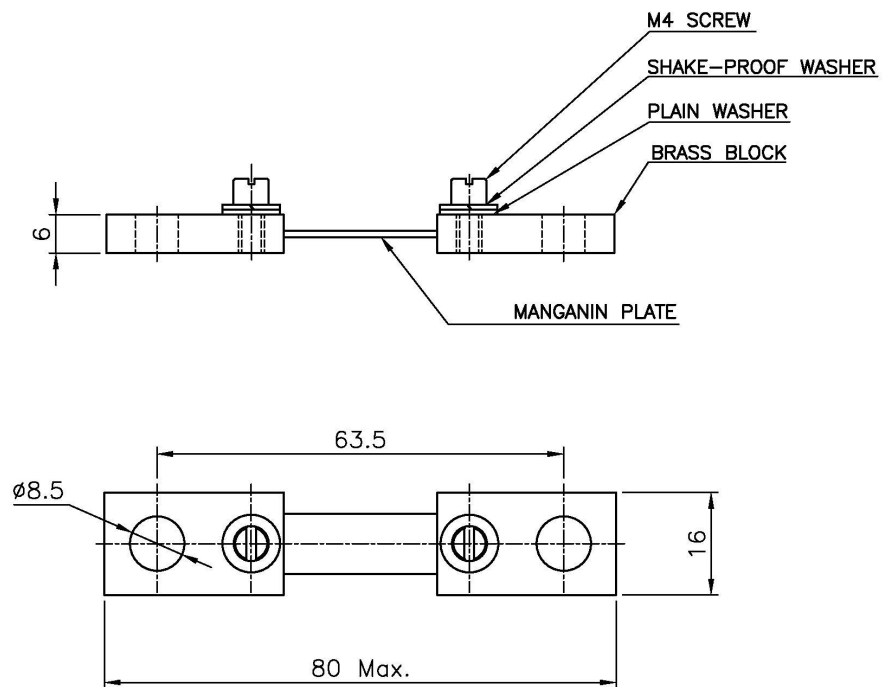

# SUMO SHUNTS

TYPE SS SHUNT

50mV / 50Amp

1.000 mili-Ohm

NOTE:  
ALL DIMENSION ARE IN MM  
UNSPECIFIED TOL  $\pm 0.5$ mm  
DIMENSIONS SUBJECT TO CHANGE WITHOUT NOTICE

DRG. NO.  
SS000-50-050